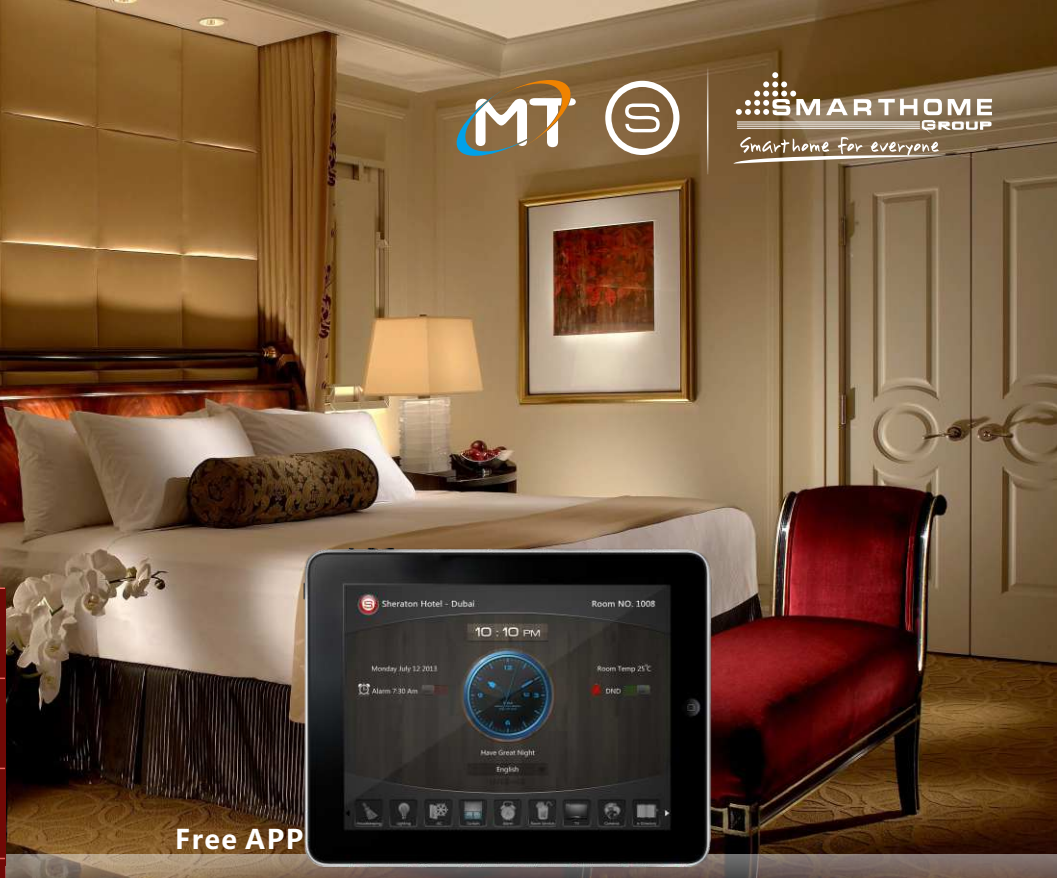

50-75 Rooms **USD 830/Room**

76-125 Rooms **USD 726/Room**

126+ Rooms **USD 673/Room**

**Price Valid For ≥ 50 Hotel Rooms Minimum**

- Energy Saving
- FCU/AHU/VAV Control
- Lighting, Dimming & Moods
- Curtain Control
- Service Request Display
- Integrated Door Access
- LED Back-let Room Number
- Security and Activity logging
- Door Bell Push Button

## Comfort Simple Relax

- **(Occupancy Flag)** Check & reports occupancy Status online (Vacant/Occupied)
- **(Energy Smart)** Built in Logic that Works Simply:
  - If no occupancy (Vacant)=energy save
  - If balcony door is open=off AC
  - If occupied=power on
- **(Security)** Alert at Reception Station If Guest Room Door is Forgotten Open
- **(Moonlighting)** Send Warning in Case any one used Room while not Sold
- **(Device Monitoring)** Equipment Status Watch Dog Provided Free with This Package
- **(Service)** Request, Display and Management

### Included In This Package:

- 1 Door Access Panel (with Service Display, Bell Push and Room Number, Tamper and Mag Input++)
- 1 Zone Beast (FCU/AHU/VAV/Temperature Control, Curtain Motor Control, Dimming and Lighting, Boiler/Exhaust)
- 1 Aux Power (Dual Power Supply 24VDC/12VDC, Smart Energy Logic, 3-Zone Dry Inputs, 2 Relays for Energy)
- 1 Bedside Touch Button Controller Wall Mountable (Moods, Service, Lights, Curtain, Air conditioning controls)
- 2 Magnetic Door / Window Contacts (Reed Switch)
- 1 Ceiling PIR Motion Detector
- 1 Card Holder(Service + Request + Energy )
- 3 ART touch Panels for (Bath, Desk, and Bedside L)
- 7 Connectors (4D)
- 1 Temp1 Temperature Sensor
- 1 Free Smart Hotel APP download,
- 1 Free Equipment Watch Dog SW,
- 1 Free Card Management SW (1 Per Hotel with 50 Rooms Minimum),
- Free RSIP Bridge (1 For Every 50 Rooms)