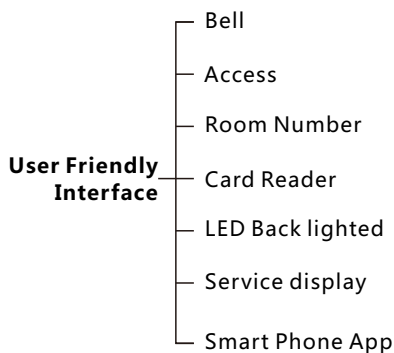

50-75 Rooms **USD 830/Room**

76-125 Rooms **USD 726/Room**

126+ Rooms **USD 673/Room**

**Price Valid For ≥ 50 Hotel Rooms Minimum**

- Energy Saving
- FCU/AHU/VAV Control
- Lighting, Dimming & Moods
- Curtain Control
- Service Request Display
- Integrated Door Access
- LED Back-let Room Number
- Security and Activity logging
- Door Bell Push Button

## Comfort Simple Relax

- **(Occupancy Flag)** Check & reports occupancy Status online (Vacant/Occupied)
- **(Energy Smart)** Built in Logic that Works Simply:
  - If no occupancy (Vacant)=energy save
  - If balcony door is open=off AC
  - If occupied=power on
- **(Security)** Alert at Reception Station If Guest Room Door is Forgotten Open
- **(Moonlighting)** Send Warning in Case any one used Room while not Sold
- **(Device Monitoring)** Equipment Status Watch Dog Provided Free with This Package
- **(Service)** Request, Display and Management

### Included In This Package:

- 1 Door Access Panel (with Service Display, Bell Push and Room Number, Tamper and Mag Input++)
- 1 Zone Beast (FCU/AHU/VAV/Temperature Control, Curtain Motor Control, Dimming and Lighting, Boiler/Exhaust)
- 1 Aux Power (Dual Power Supply 24VDC/12VDC, Smart Energy Logic, 3-Zone Dry Inputs, 2 Relays for Energy)
- 1 Bedside Touch Button Controller Wall Mountable (Moods, Service, Lights, Curtain, Air conditioning controls)
- 2 Magnetic Door / Window Contacts (Reed Switch)
- 1 Ceiling PIR Motion Detector
- 1 Card Holder(Service + Request + Energy )
- 3 ART touch Panels for (Bath, Desk, and Bedside L)
- 7 Connectors (4D)
- 1 Temp1 Temperature Sensor
- 1 Free Smart Hotel APP download,
- 1 Free Equipment Watch Dog SW,
- 1 Free Card Management SW (1 Per Hotel with 50 Rooms Minimum),
- Free RSIP Bridge (1 For Every 50 Rooms)

Smart Hotel Door Access