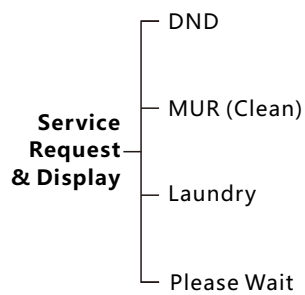

- **(Occupancy Flag)** Check & reports occupancy Status online (Vacant/Occupied)
- **(Energy Smart)** Built in Logic that Works Simply:
  - If no occupancy (Vacant)=energy save
  - If balcony door is open=off AC
  - If occupied=power on
- **(Security)** Alert at Reception Station If Guest Room Door is Forgotten Open
- **(Moonlighting)** Send Warning in Case any one used Room while not Sold
- **(Device Monitoring)** Equipment Status Watch Dog Provided Free with This Package
- **(Service)** Request, Display and Management

ART Touch Customizable Panels

Included In This Package:

- 1 Door Access Panel (with Service Display, Bell Push and Room Number, Tamper and Mag Input++)
- 1 Zone Beast (FCU/AHU/VAV/Temperature Control, Curtain Motor Control, Dimming and Lighting, Boiler/Exhaust)
- 1 Aux Power (Dual Power Supply 24VDC/12VDC, Smart Energy Logic, 3-Zone Dry Inputs, 2 Relays for Energy)
- 1 Bedside Touch Button Controller Wall Mountable (Moods, Service, Lights, Curtain, Air conditioning controls)
- 2 Magnetic Door / Window Contacts (Reed Switch)
- 1 Ceiling PIR Motion Detector
- 1 Card Holder(Service + Request + Energy)
- 3 ART touch Panels for (Bath, Desk, and Bedside L)
- 7 Connectors (4D)
- 1 Temp1 Temperature Sensor
- 1 Free Smart Hotel APP download,
- 1 Free Equipment Watch Dog SW,
- 1 Free Card Management SW (1 Per Hotel with 50 Rooms Minimum),
- Free RSIP Bridge (1 For Every 50 Rooms)