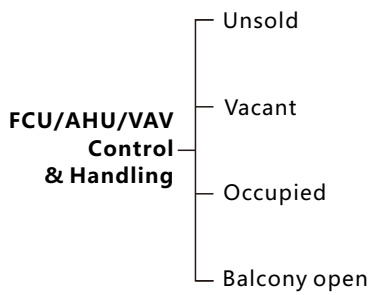

- **(Occupancy Flag)** Check & reports occupancy Status online (Vacant/Occupied)
- **(Energy Smart)** Built in Logic that Works Simply:
  - If no occupancy (Vacant)=energy save
  - If balcony door is open=off AC
  - If occupied=power on
- **(Security)** Alert at Reception Station If Guest Room Door is Forgotten Open
- **(Moonlighting)** Send Warning in Case any one used Room while not Sold
- **(Device Monitoring)** Equipment Status Watch Dog Provided Free with This Package
- **(Service)** Request, Display and Management

ART Touch Customizable Panels

Included In This Package:

- 1 Door Access Panel (with Service Display, Bell Push and Room Number, Tamper and Mag Input++)
- 1 Zone Beast (FCU/AHU/VAV/Temperature Control, Curtain Motor Control, Dimming and Lighting, Boiler/Exhaust)
- 1 Aux Power (Dual Power Supply 24VDC/12VDC, Smart Energy Logic, 3-Zone Dry Inputs, 2 Relays for Energy)
- 1 Bedside Touch Button Controller Wall Mountable (Moods, Service, Lights, Curtain, Air conditioning controls)
- 2 Magnetic Door / Window Contacts (Reed Switch)
- 1 Ceiling PIR Motion Detector
- 1 Card Holder(Service + Request + Energy)
- 3 ART touch Panels for (Bath, Desk, and Bedside L)
- 7 Connectors (4D)
- 1 Temp1 Temperature Sensor
- 1 Free Smart Hotel APP download,
- 1 Free Equipment Watch Dog SW,
- 1 Free Card Management SW (1 Per Hotel with 50 Rooms Minimum),
- Free RSIP Bridge (1 For Every 50 Rooms)