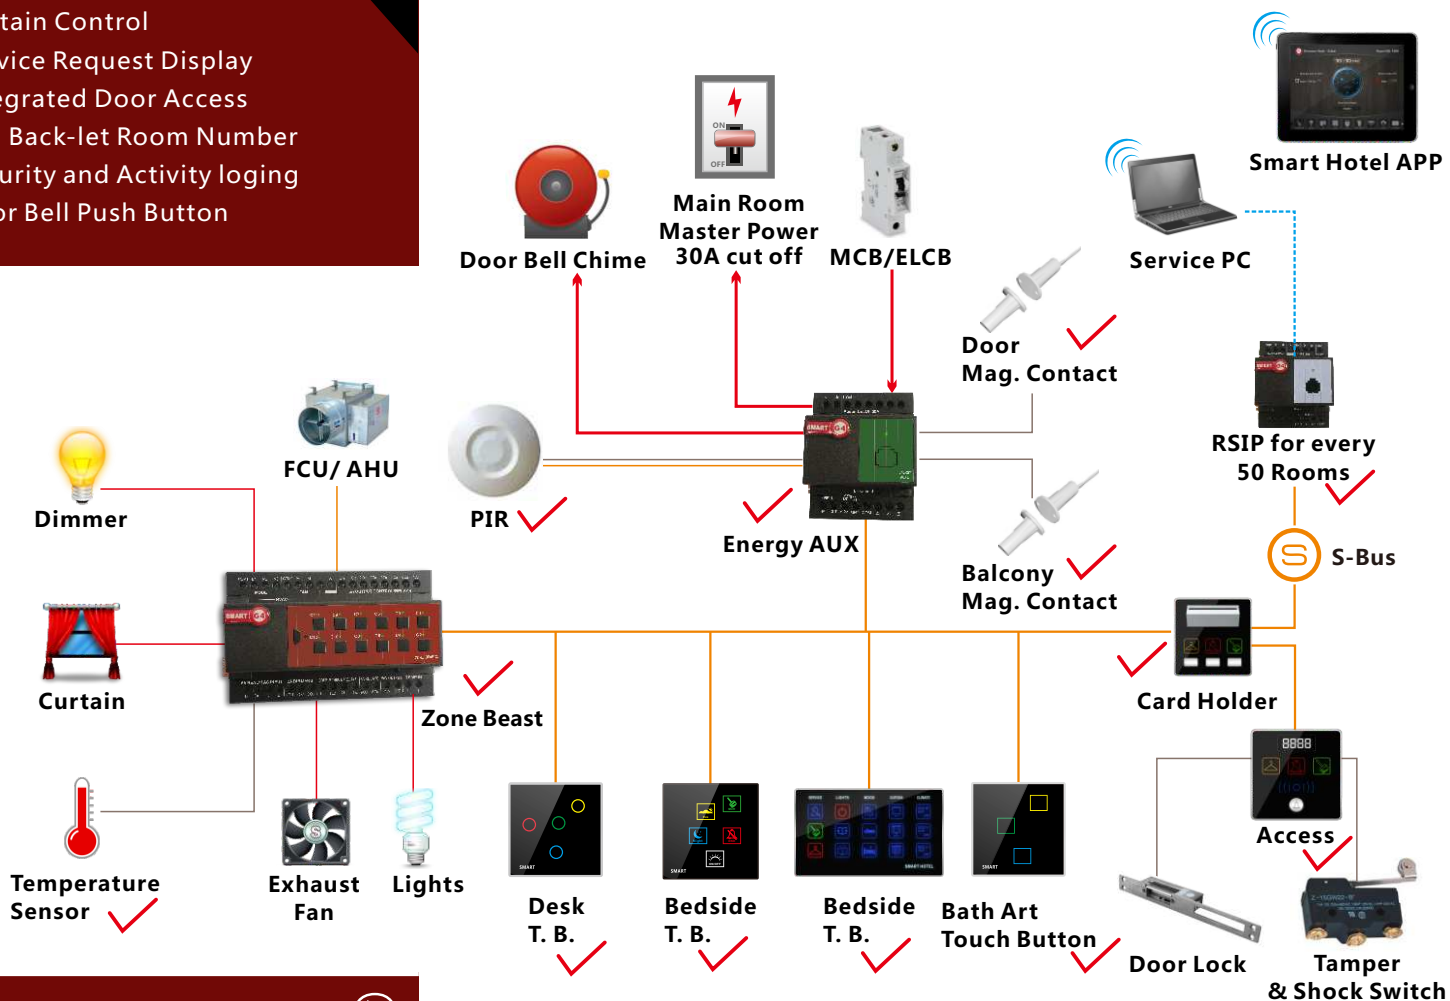

50-75 Rooms **USD 830/Room**

76-125 Rooms **USD 726/Room**

126+ Rooms **USD 673/Room**

**Price Valid For ≥ 50 Hotel Rooms Minimum**

- Energy Saving
- FCU/AHU/VAV Control
- Lighting, Dimming & Moods
- Curtain Control
- Service Request Display
- Integrated Door Access
- LED Back-let Room Number
- Security and Activity logging
- Door Bell Push Button

## Comfort Simple Relax

- **(Occupancy Flag)** Check & reports occupancy Status online (Vacant/Occupied)
- **(Energy Smart)** Built in Logic that Works Simply:
  - If no occupancy (Vacant)=energy save
  - If balcony door is open=off AC
  - If occupied=power on
- **(Security)** Alert at Reception Station If Guest Room Door is Forgotten Open
- **(Moonlighting)** Send Warning in Case any one used Room while not Sold
- **(Device Monitoring)** Equipment Status Watch Dog Provided Free with This Package
- **(Service)** Request, Display and Management

### Included In This Package:

- 1 Door Access Panel (with Service Display, Bell Push and Room Number, Tamper and Mag Input++)
- 1 Zone Beast (FCU/AHU/VAV/Temperature Control, Curtain Motor Control, Dimming and Lighting, Boiler/Exhaust)
- 1 Aux Power (Dual Power Supply 24VDC/12VDC, Smart Energy Logic, 3-Zone Dry Inputs, 2 Relays for Energy)
- 1 Bedside Touch Button Controller Wall Mountable (Moods, Service, Lights, Curtain, Air conditioning controls)
- 2 Magnetic Door / Window Contacts (Reed Switch)
- 1 Ceiling PIR Motion Detector
- 1 Card Holder(Service + Request + Energy )
- 3 ART touch Panels for (Bath, Desk, and Bedside L)
- 7 Connectors (4D)
- 1 Temp1 Temperature Sensor
- 1 Free Smart Hotel APP download,
- 1 Free Equipment Watch Dog SW,
- 1 Free Card Management SW (1 Per Hotel with 50 Rooms Minimum),
- Free RSIP Bridge (1 For Every 50 Rooms)

Smart Hotel Door Access