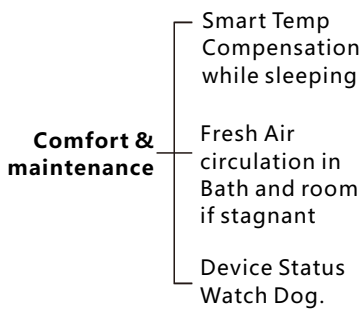

50-75 Rooms **USD 830/Room**

76-125 Rooms **USD 726/Room**

126+ Rooms **USD 673/Room**

**Price Valid For ≥ 50 Hotel Rooms Minimum**

- Energy Saving
- FCU/AHU/VAV Control
- Lighting, Dimming & Moods
- Curtain Control
- Service Request Display
- Integrated Door Access
- LED Back-let Room Number
- Security and Activity logging
- Door Bell Push Button

## Comfort Simple Relax

- **(Occupancy Flag)** Check & reports occupancy Status online (Vacant/Occupied)
- **(Energy Smart)** Built in Logic that Works Simply:
  - If no occupancy (Vacant)=energy save
  - If balcony door is open=off AC
  - If occupied=power on
- **(Security)** Alert at Reception Station If Guest Room Door is Forgotten Open
- **(Moonlighting)** Send Warning in Case any one used Room while not Sold
- **(Device Monitoring)** Equipment Status Watch Dog Provided Free with This Package
- **(Service)** Request, Display and Management

### Included In This Package:

- 1 Door Access Panel (with Service Display, Bell Push and Room Number, Tamper and Mag Input++)
- 1 Zone Beast (FCU/AHU/VAV/Temperature Control, Curtain Motor Control, Dimming and Lighting, Boiler/Exhaust)
- 1 Aux Power (Dual Power Supply 24VDC/12VDC, Smart Energy Logic, 3-Zone Dry Inputs, 2 Relays for Energy)
- 1 Bedside Touch Button Controller Wall Mountable (Moods, Service, Lights, Curtain, Air conditioning controls)
- 2 Magnetic Door / Window Contacts (Reed Switch)
- 1 Ceiling PIR Motion Detector
- 1 Card Holder(Service + Request + Energy )
- 3 ART touch Panels for (Bath, Desk, and Bedside L)
- 7 Connectors (4D)
- 1 Temp1 Temperature Sensor
- 1 Free Smart Hotel APP download,
- 1 Free Equipment Watch Dog SW,
- 1 Free Card Management SW (1 Per Hotel with 50 Rooms Minimum),
- Free RSIP Bridge (1 For Every 50 Rooms)